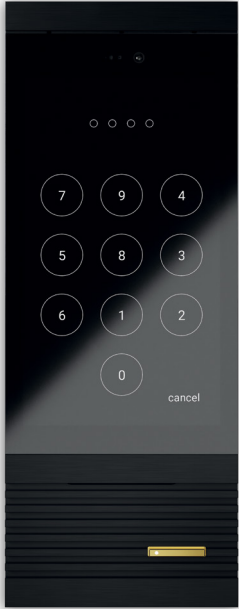

Gain secure access to your home by entering your unique, **personal code**.