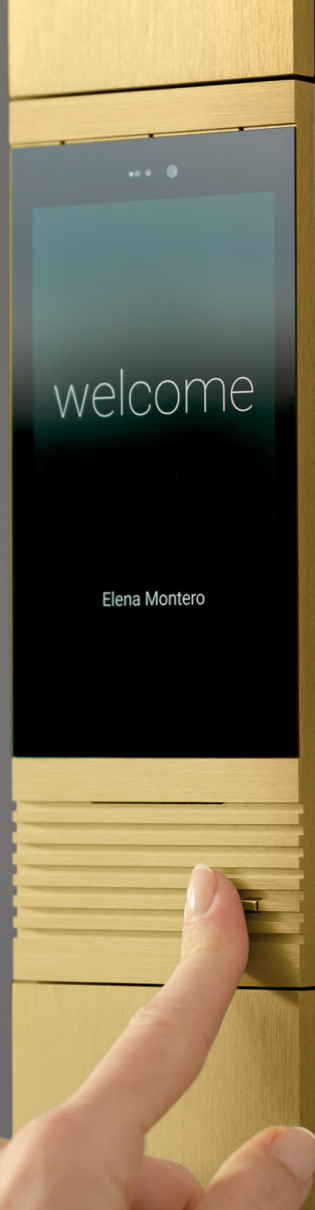

Saying welcome has never been that refined!

Adelante is our luxury door phone for your intelligent home.

We now bring our sophisticated design from inside your home to your front door.

Adelante combines cutting-edge technology with a sleek modular design, perfectly integrated into your Basalte Home.

your door phone, exactly the way you want

Adelante has a modular design with each option at your fingertips.

Everything is built around a gorgeous full HD touch display, which you can enhance to your wishes with a wide-angle camera, access control features and so much more.

No need to worry when you forget your keys or that your family can't enter to prepare everything for the party tonight.

fingerprint recognition
anodised aluminium
brass tone

A close-up photograph of a hand using a fingerprint scanner on a door handle. The door handle is a vertical, rectangular piece of anodised aluminium with a brass tone finish. The hand is positioned to scan a fingerprint on the handle. The background is a blurred, light-colored wall, suggesting an indoor setting. The lighting is soft and focused on the hand and the handle.

wide-angle camera
anodised aluminium
brass tone

feel safe

With our wide-angle camera, you can keep an eye on the broader surroundings. Unlock true piece of mind and view everything at a glance on our Lena display inside your home.