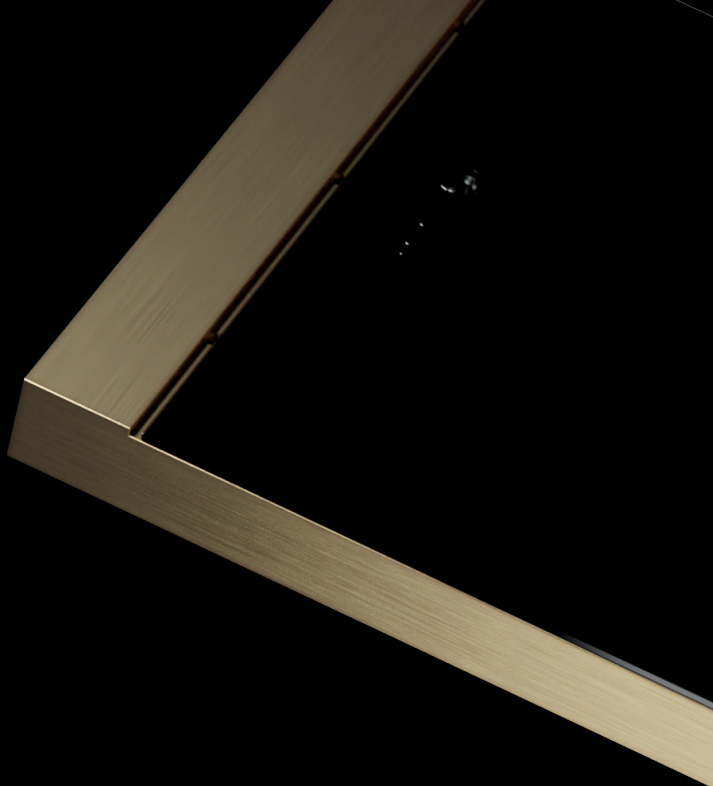

the finishing touch

Adelante comes in premium and durable finishes to perfectly match your outdoor architecture and our design products inside your home.

Your door phone is no longer a necessity, now it is a design statement perfectly integrated into your Basalte Home.